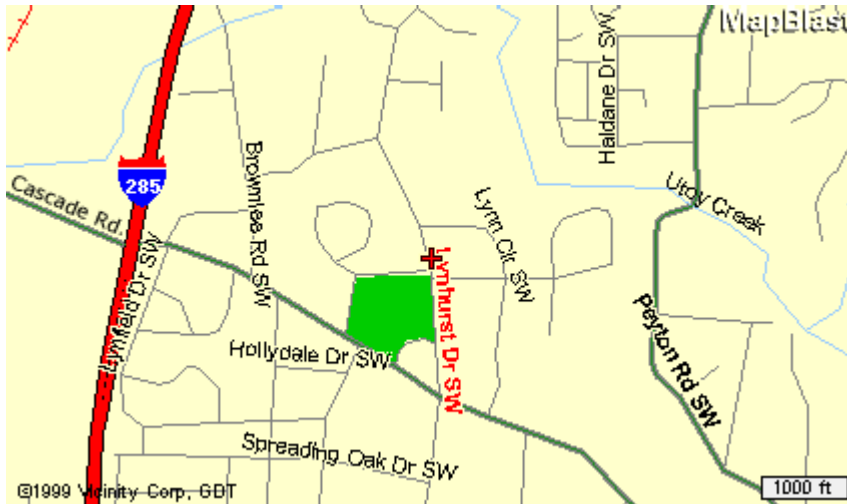

Driving Directions to Trinity

FROM DOWNTOWN proceed west on 1-20 & exit onto the Hamilton Holmes South exit. Proceed up to Martin Luther King Jr. Drive and turn right. Proceed west on MLK Jr. Drive to 2nd traffic light & turn left onto Lynhurst Drive. Trinity AME Day Care & Early Learning Center is located at 604 Lynhurst Drive.

FROM SW ATLANTA proceed north on 285 & exit onto the Cascade Road exit. Turn right onto Cascade Road & proceed east on Cascade Road to Lynhurst Drive. Turn left onto Lynhurst Drive, go through traffic light. Trinity AME Church Day Care & Early Learning Center is located at 604 Lynhurst Drive on your right.

FROM NW ATLANTA proceed south on 285 & exit onto the Cascade Road exit. Turn left onto Cascade Road & proceed east on Cascade Road to Lynhurst Drive. Turn left onto Lynhurst Drive, go through traffic light. Trinity AME Church Day Care & Early Learning Center is located at 604 Lynhurst Drive on your right.